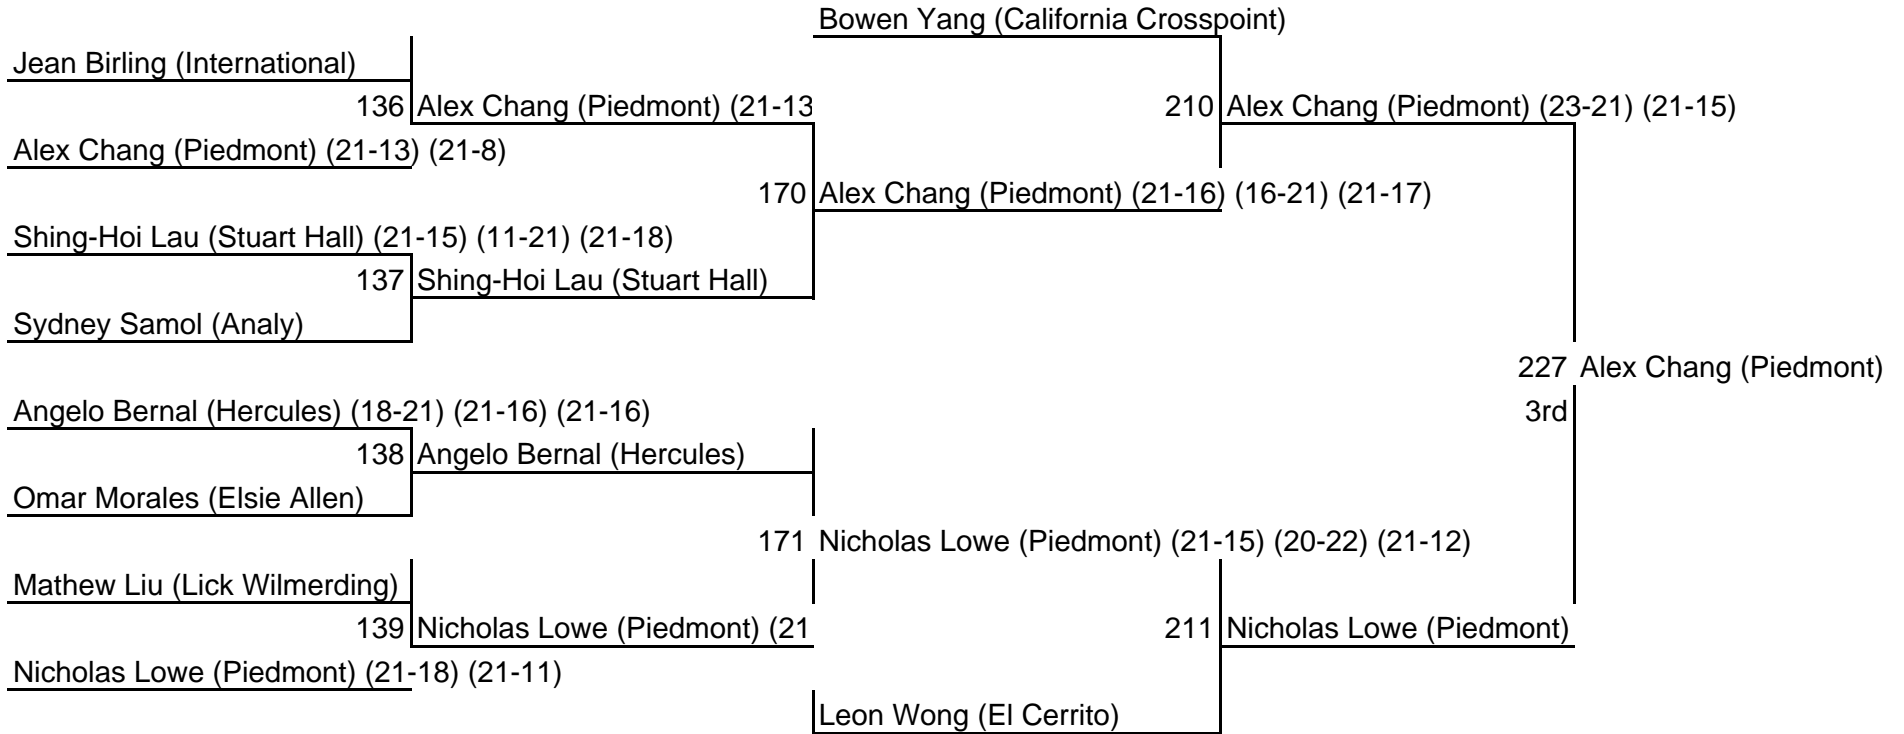

**1**

**2**

**2**

**4**

2015 North Coast Section Division 2 Boys Doubles

2015 North Coast Section Division 2 Boys Doubles

2015 North Coast Section Division 2 Boys Singles

2015 North Coast Section Division 2 Boys Singles

2015 North Coast Section Division 2 Girls Doubles

Cecilia Zhou/Alana Koscove (University)

76 Cecilia Zhou/Alana Koscove (University)

Leslie Bradley/Jamilette Arango (Elsie Allen)

120 Bernadette Perenne/MJ Perdiguerra (Moreau Catholic) (21-9) (21-13)