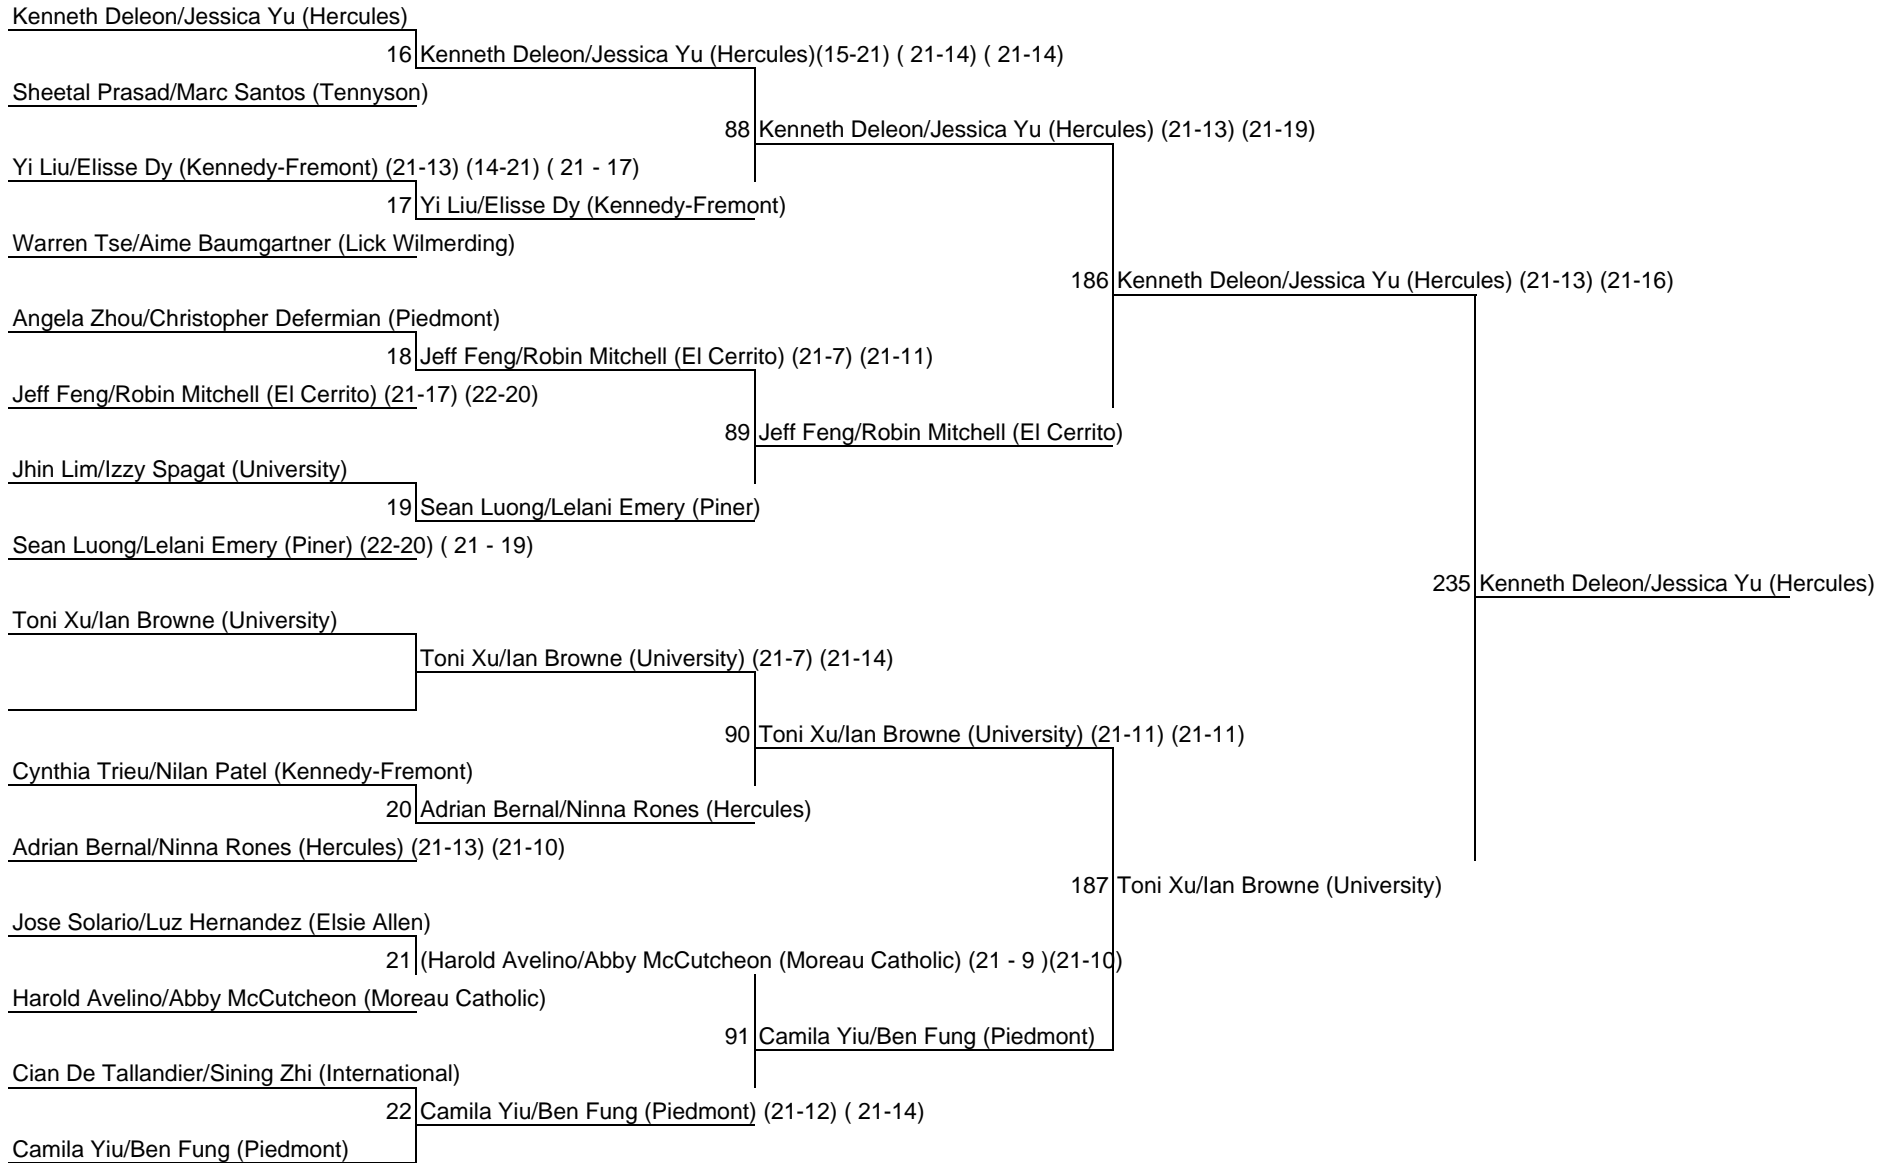

2015 North Coast Section Division 2 Mixed Doubles