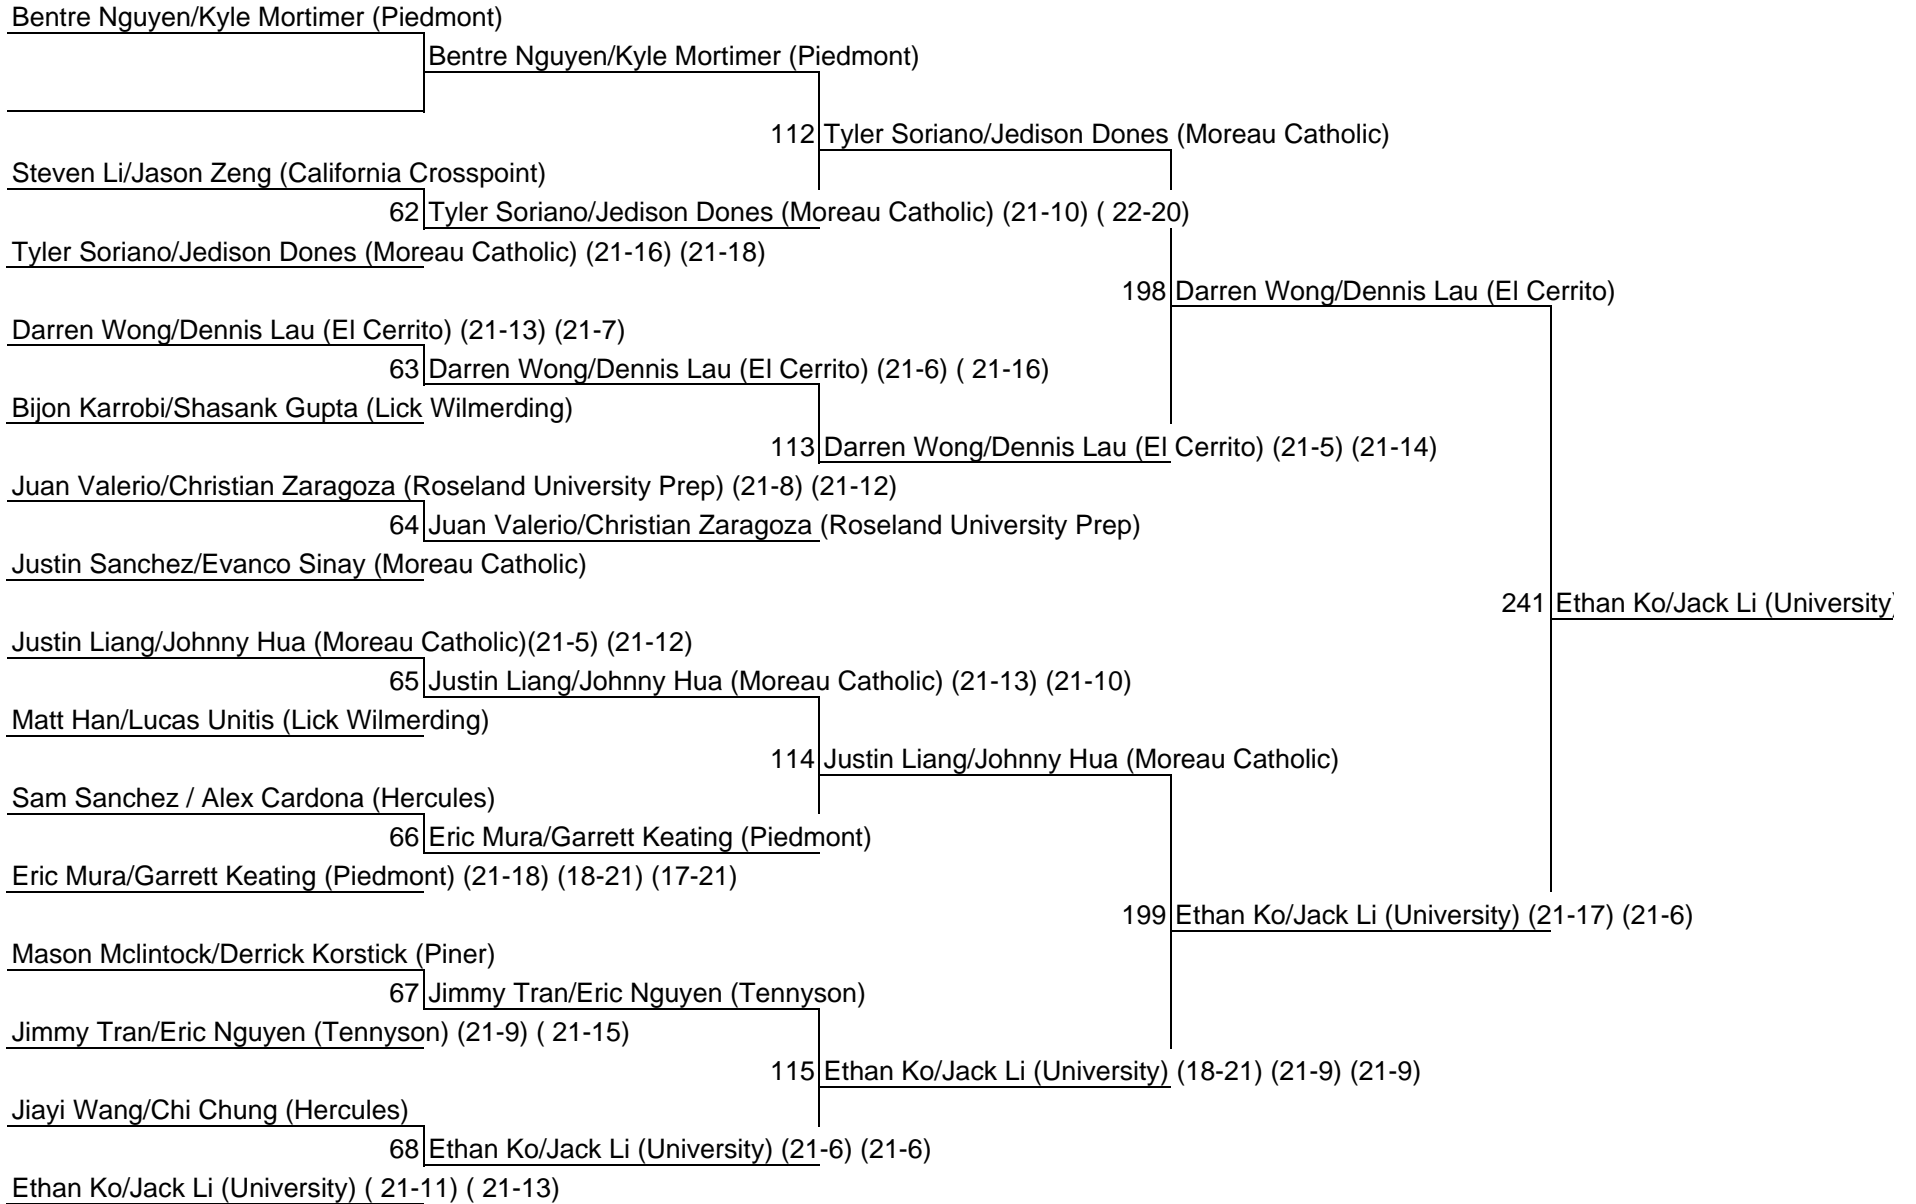

**1**

**2**

**2**

**4**

2015 North Coast Section Division 2 Boys Doubles

2015 North Coast Section Division 2 Boys Doubles

2015 North Coast Section Division 2 Boys Singles

2015 North Coast Section Division 2 Boys Singles