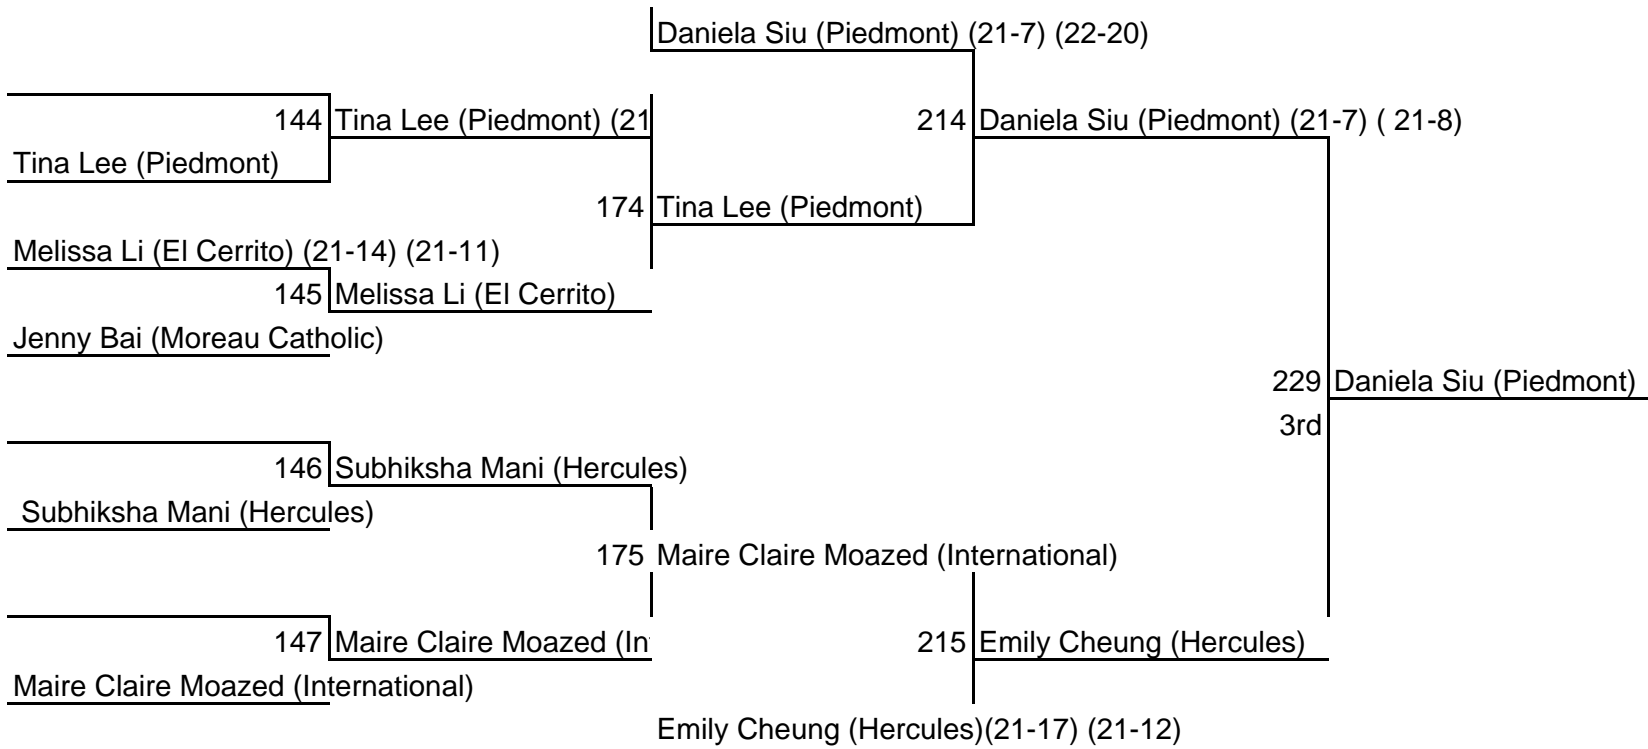

2015 North Coast Section Division 2 Girls Singles