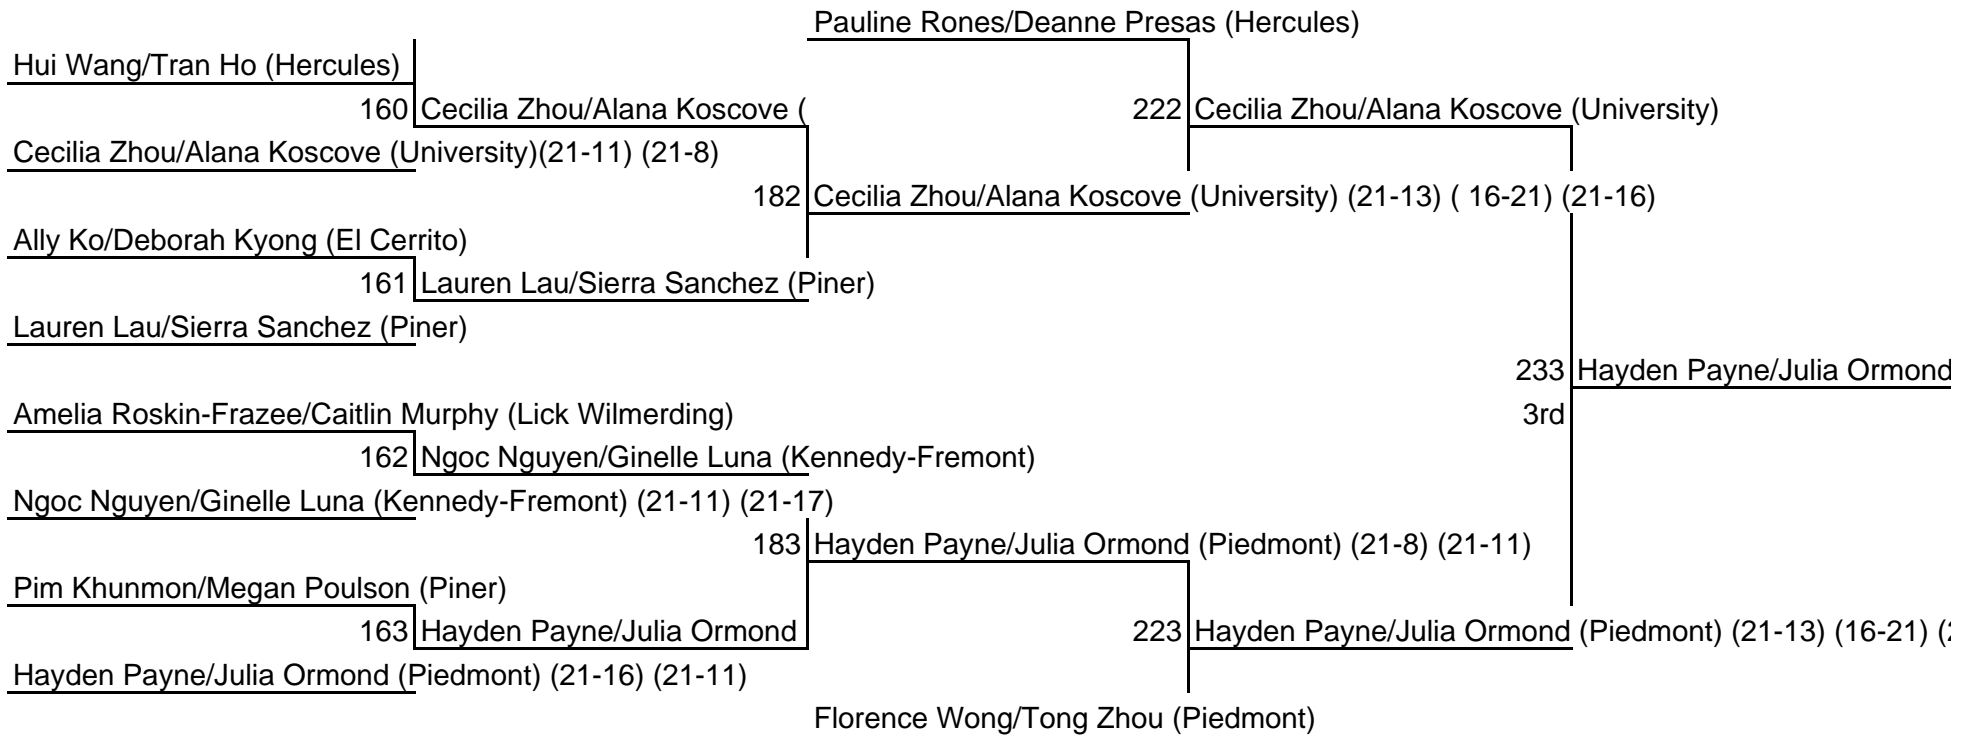

2015 North Coast Section Division 2 Girls Doubles