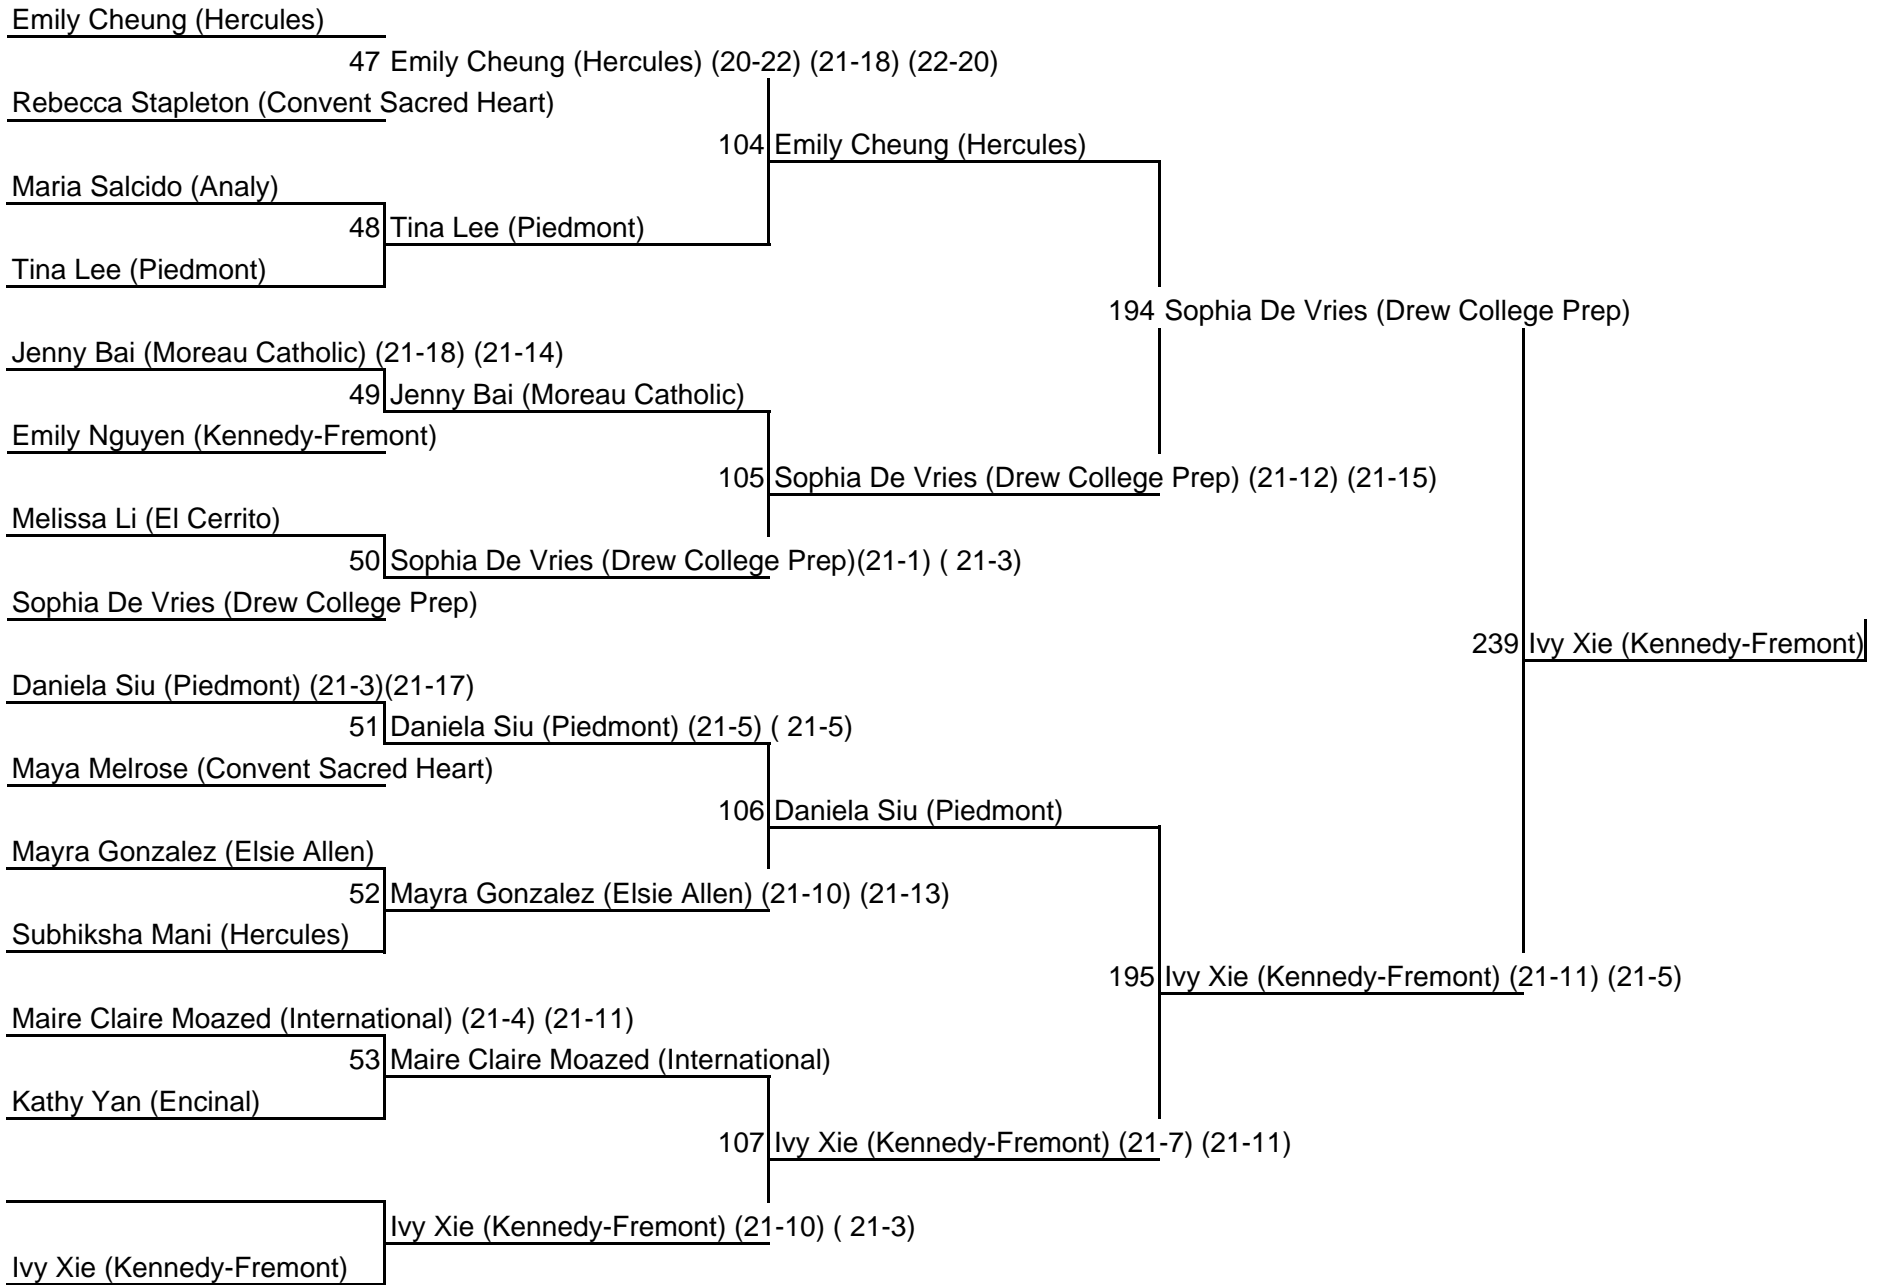

Amelia Roskin-Fraze/Caitlin Murphy (Lick Wilmerding)

122 Pauline Rones/Deanne Presas (Hercules)

Ngoc Nguyen/Ginelle Luna (Kennedy-Fremont) (21-11) (21-9)

81 Ngoc Nguyen/Ginelle Luna (Kennedy-Fremont)

Jiaqi Liu/Zishan Lin (Encinal)

203 Sara Li/Caroline Sheng (University)

Sara Li/Caroline Sheng (University) (21-16) (21-11)

82 Sara Li/Caroline Sheng (University) (21-15) (21-12)

Pim Khunmon/Megan Poulson (Piner)

123 Sara Li/Caroline Sheng (University) (21-18) (21-19)

Gigi Nguyen/Pinn Pinn Sha (Kennedy-Fremont)

83 Hayden Payne/Julia Ormond (Piedmont)

Hayden Payne/Julia Ormond (Piedmont) (21-11) (21-12)

2015 North Coast Section Division 2 Girls Doubles

2015 North Coast Section Division 2 Girls Singles