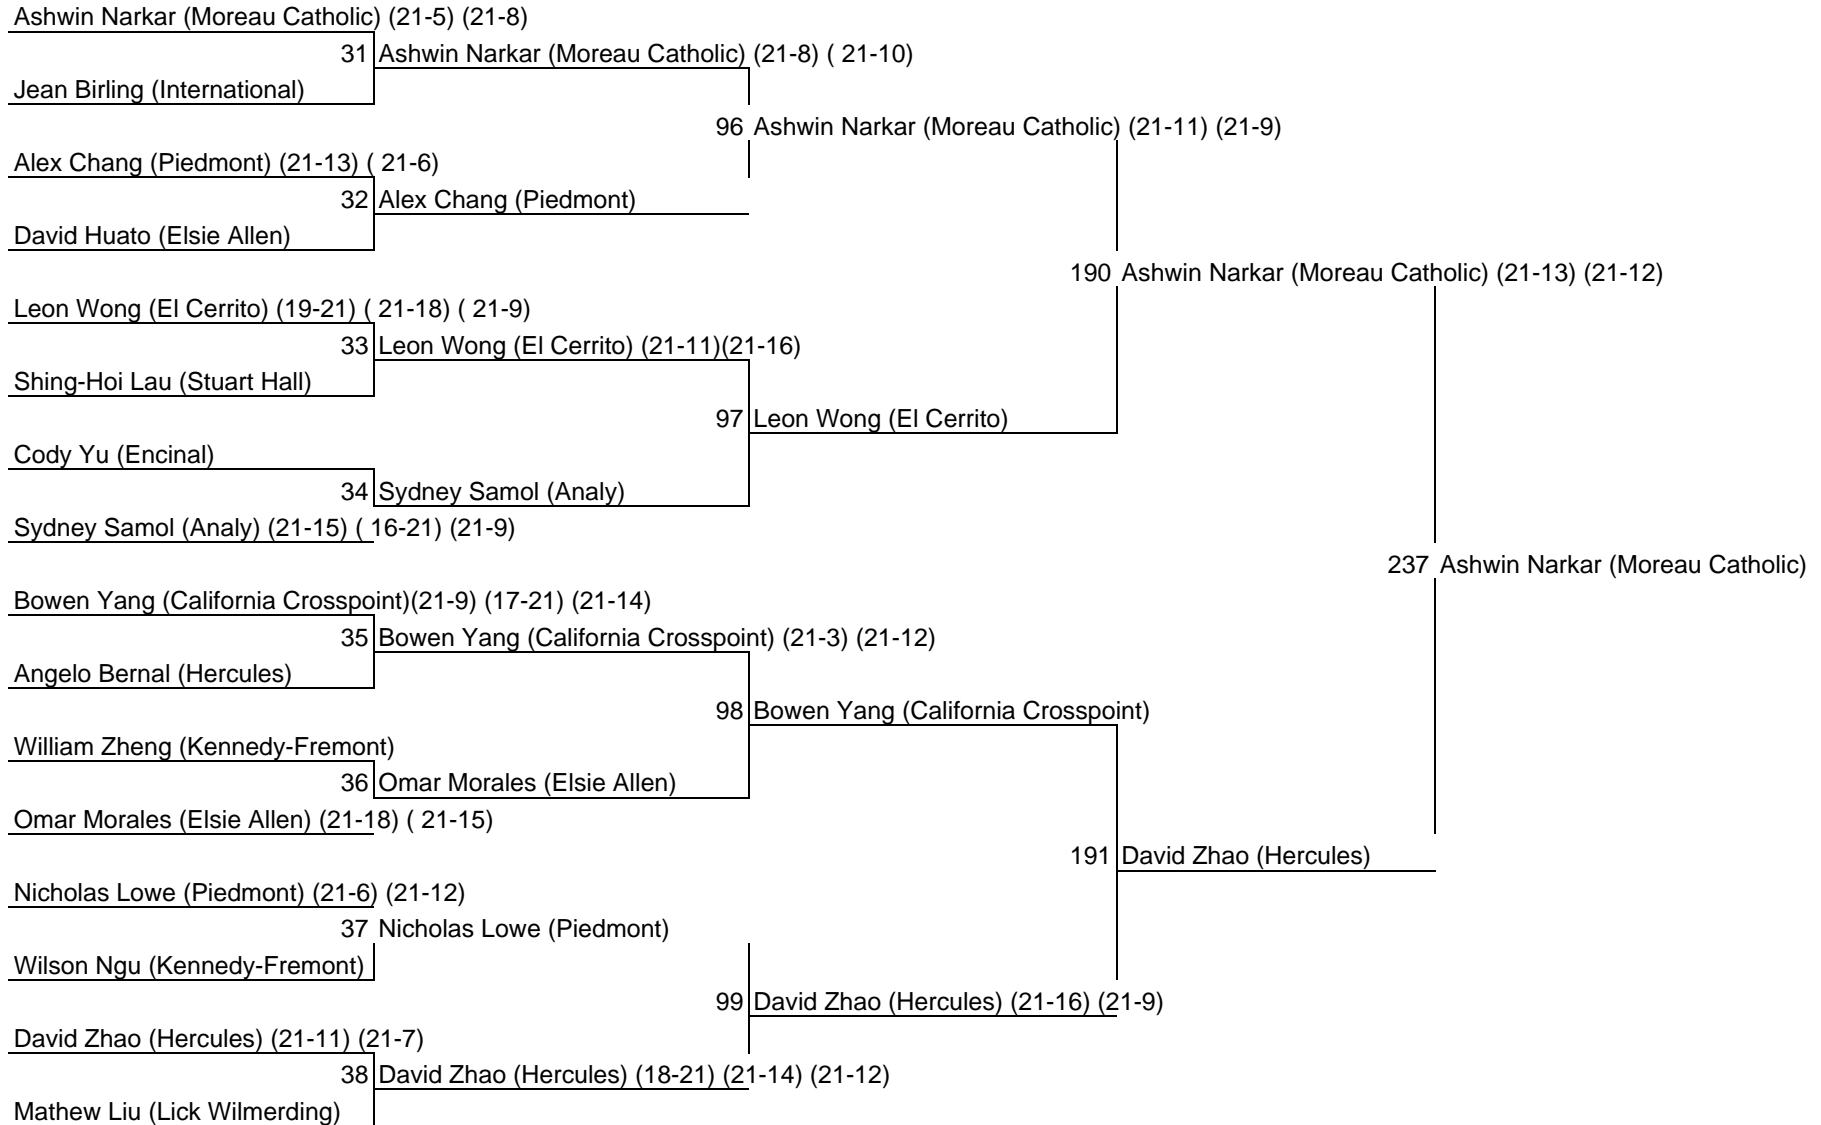

**1**

**2**

**2**

**4**

2015 North Coast Section Division 2 Boys Doubles

2015 North Coast Section Division 2 Boys Doubles

2015 North Coast Section Division 2 Boys Singles

2015 North Coast Section Division 2 Boys Singles