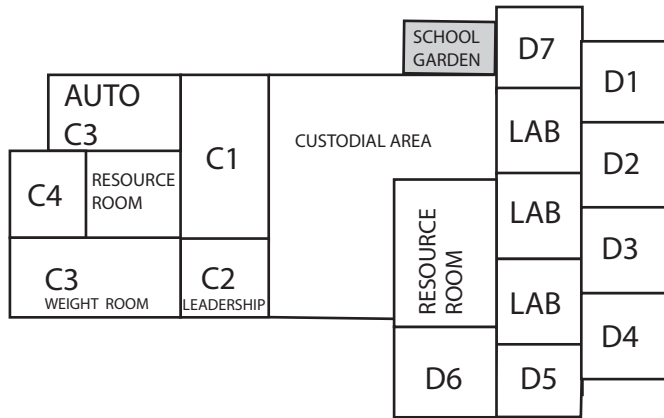

JV Baseball and Softball Fields

Varsity Baseball and Softball Fields

Calistoga Road

HOME OF THE PUMAS  
- EST. 1996 -

Tennis Courts and Stadium

LOWER QUAD

REPLICA OF MARIA CARRILLO'S BRANDING IRON CIRCA 1841

UPPER QUAD

MARIA CARRILLO HIGH SCHOOL  
6975 Montecito Blvd. Santa Rosa, CA 95409 707. 890. 3820

Student Parking

Staff Parking