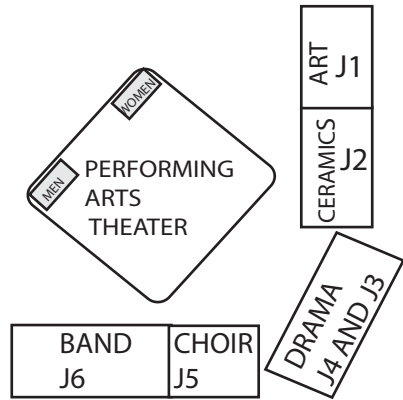

JV Baseball and Softball Fields

Varsity Baseball and Softball Fields

Calistoga Road

HOME OF THE PUMAS  
- EST. 1996 -

Tennis Courts and Stadium

LOWER QUAD

REPLICA OF MARIA CARRILLO'S BRANDING IRON CIRCA 1841

UPPER QUAD

MARIA CARRILLO HIGH SCHOOL  
6975 Montecito Blvd. Santa Rosa, CA 95409 707. 890. 3820

Student Parking

Staff Parking