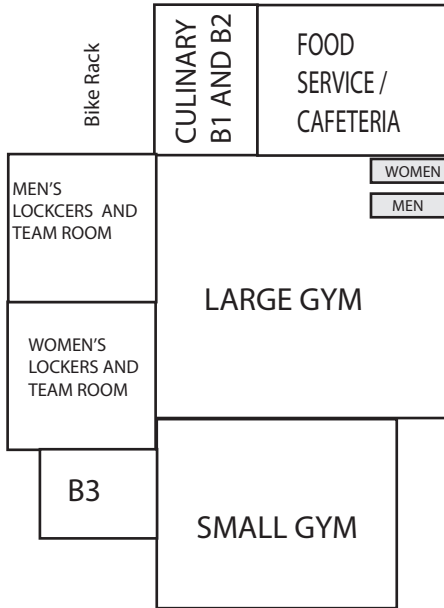

JV Baseball and Softball Fields

Varsity Baseball and Softball Fields

Calistoga Road

HOME OF THE PUMAS  
- EST. 1996 -

Tennis Courts and Stadium

LOWER QUAD

REPLICA OF MARIA CARRILLO'S BRANDING IRON CIRCA 1841