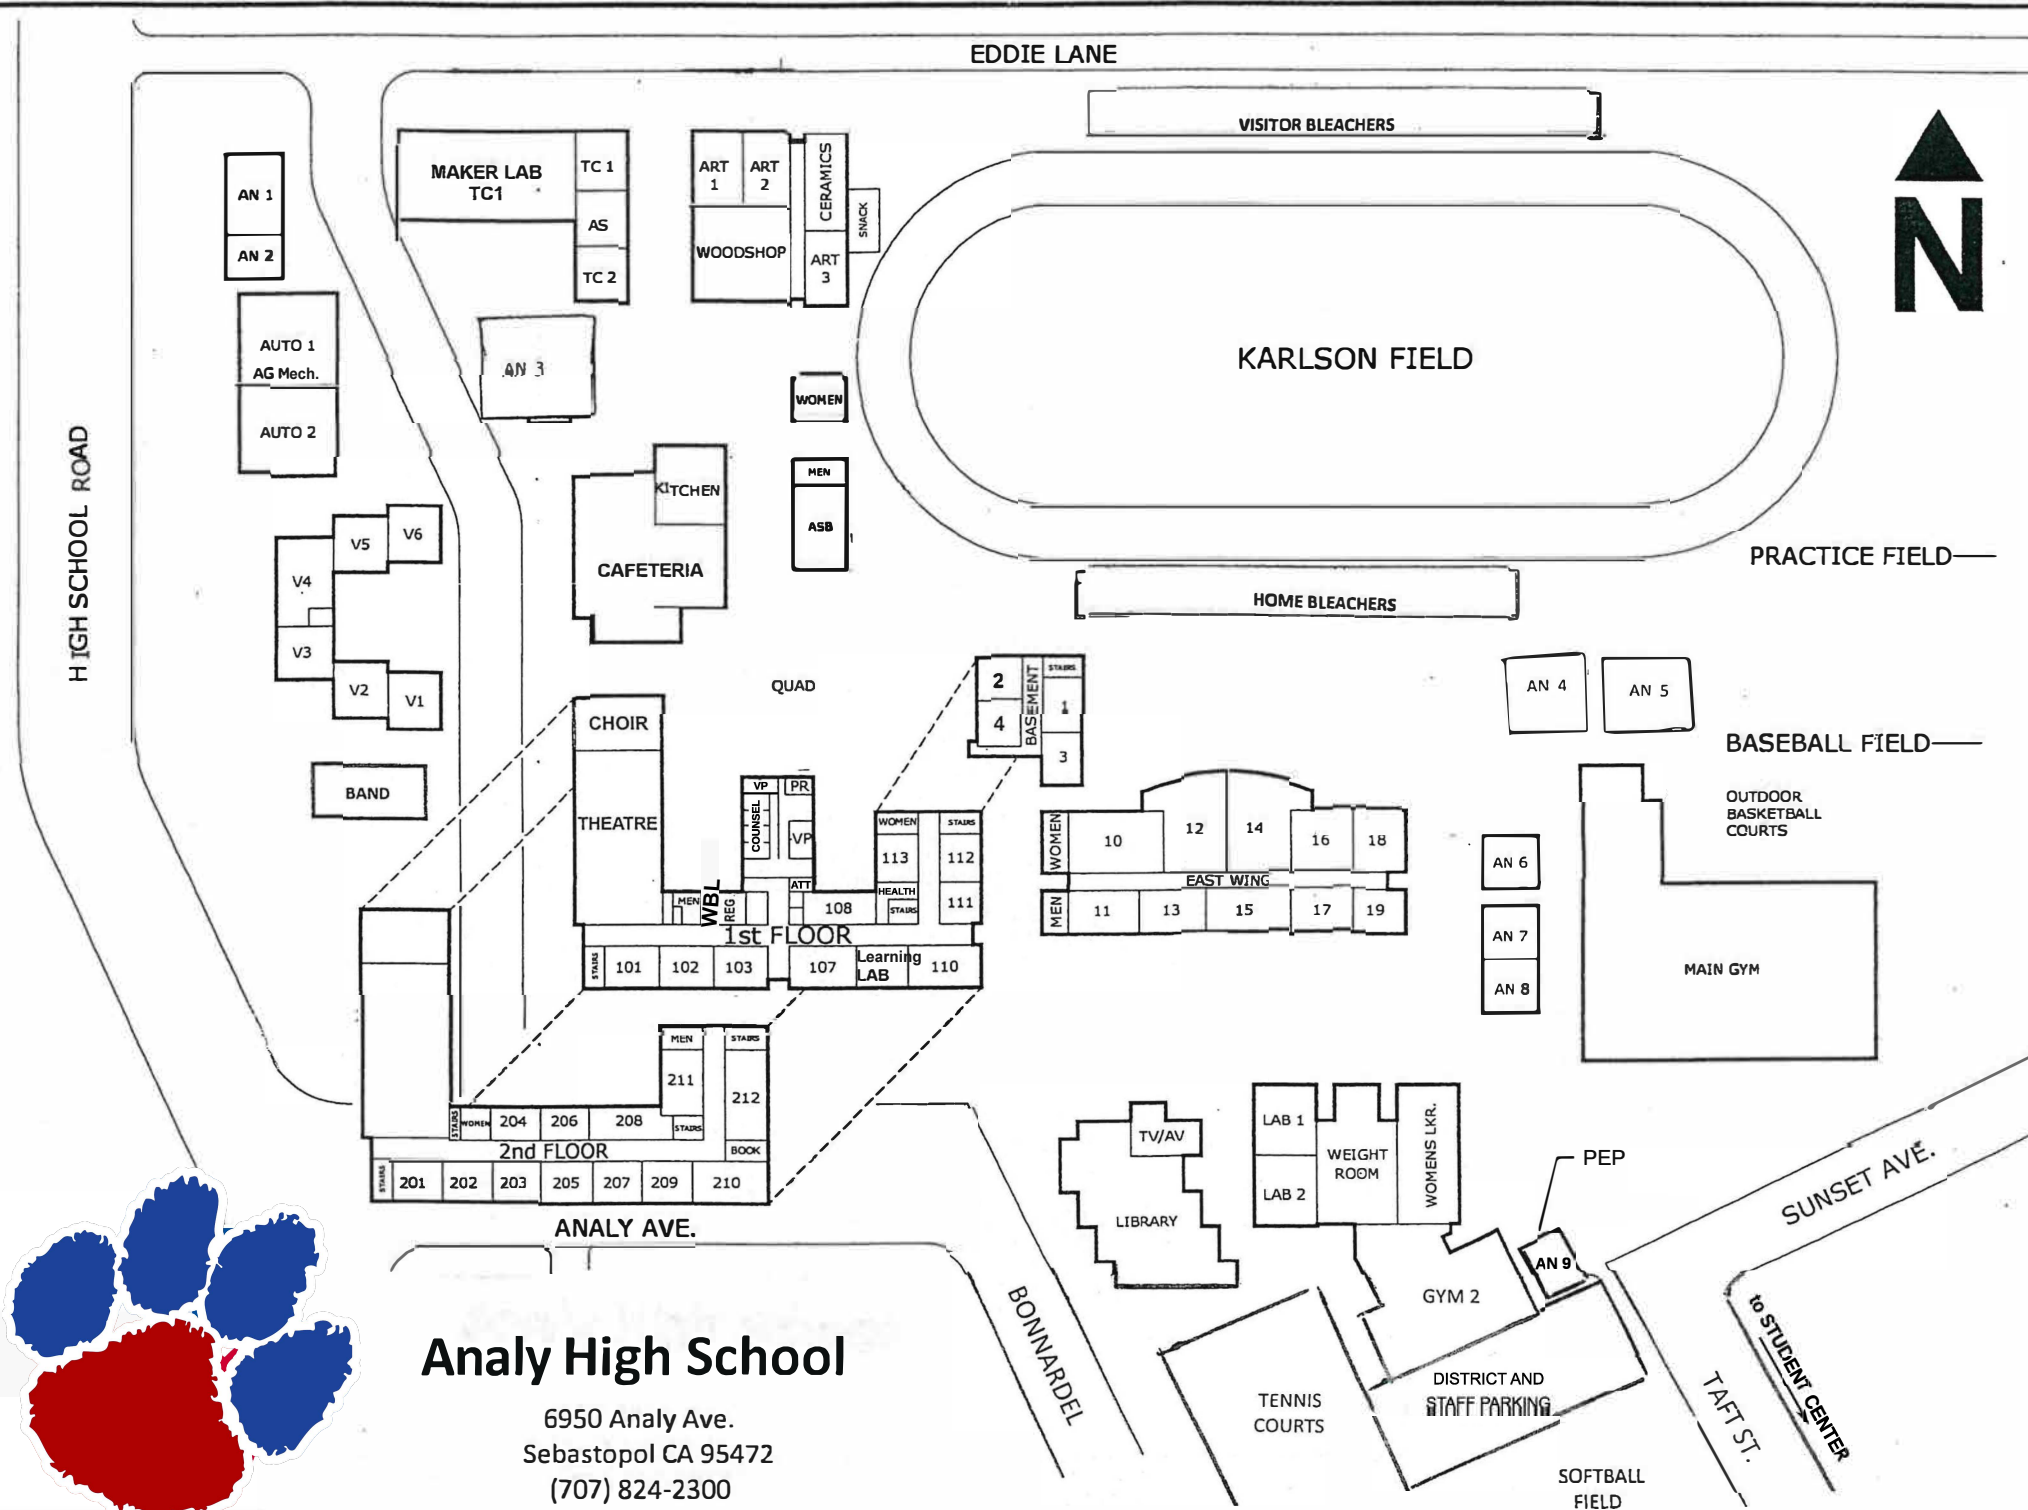

STUDENT PARKING LOT

Analy High School

6950 Analy Ave.
 Sebastopol CA 95472
 (707) 824-2300

Sept 6, 2023