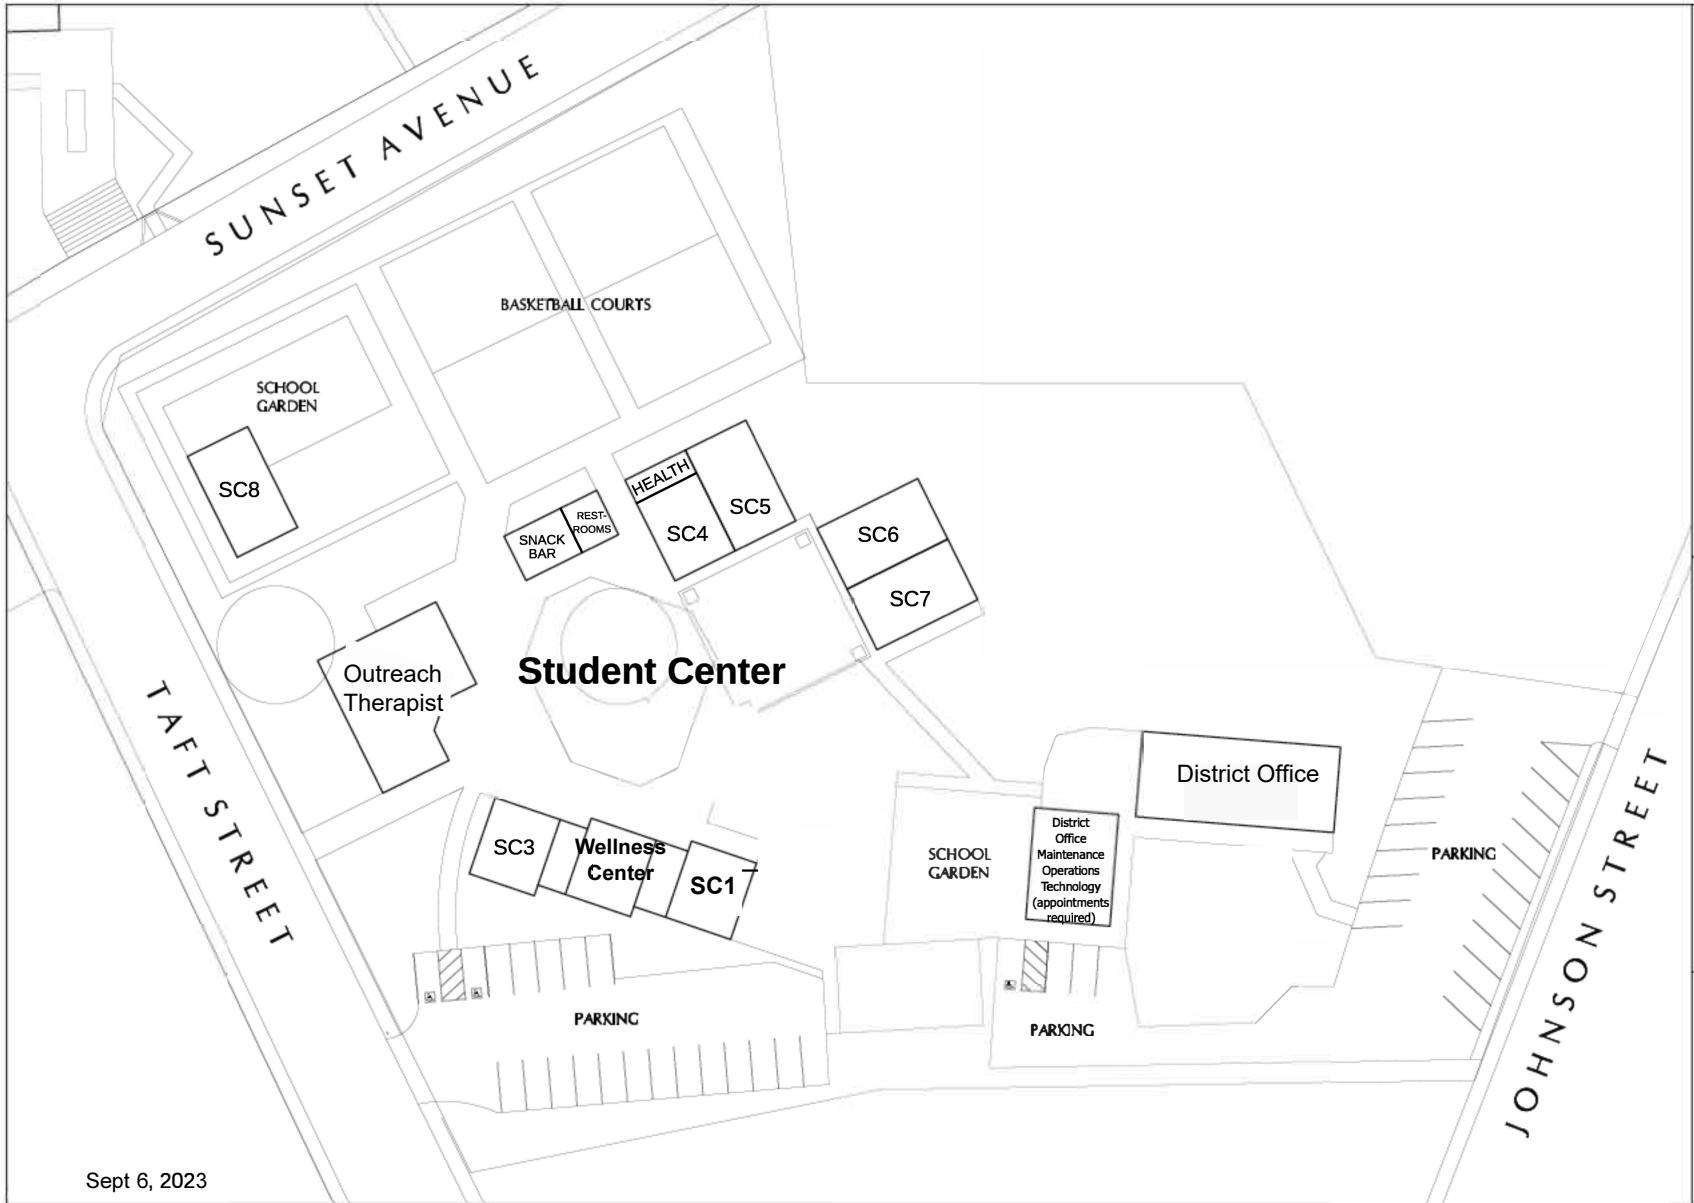

STUDENT PARKING LOT

Analy High School

6950 Analy Ave.
 Sebastopol CA 95472
 (707) 824-2300

Sept 6, 2023